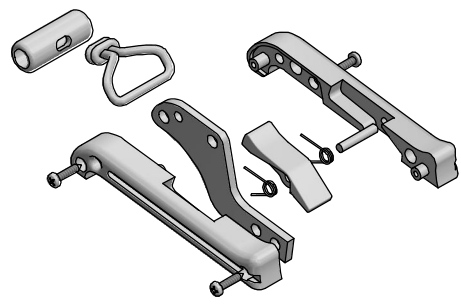

Cod.Y-SA038
Leva comando

PART LIST - 505.143

CODE	DESCRIPTION	MATERIAL	Q.TY
Y-S0158	Rear cover	Aluminium	1
Y-S0170	Upper guide	Polietilene	1
Y-S0176	Threaded pipe	S.Steel	2
Y-S0182	Ring	Aluminium	1
Y-S0174	Lower guide	Polietilene	1
Y-S0194	side plate	Aluminium	1
Y-S0204	Bushing	Aluminium	5
Y-S0208	Pipe spacer	S.Steel	5
Y-S0300	Spindle	S.Steel	2
Y-S0379	Right cheekplate	Aluminium	1
Y-S0380	Left cheekplate	Aluminium	1
Y-S0384	Upper jaw	Aluminium	1
Y-S0386	Lower jaw	Aluminium	1
Y-SA038	Lever assy	Various	1
Y-X0045	Compression spring	S.Steel	1
Y-X0057	Screw	S.Steel	2
Y-X0092	Washer	S.Steel	5
Y-X0119	Nut	S.Steel	5
Y-X0192	Screw	S.Steel	5
Y-X0207	Screw	S.Steel	4
Y-X0208	Screw	S.Steel	2

antal

FAMILY: DV jammers
ARTICLE: Complete array
DESCRIPTION: Exploded view

MODEL CODE: **505.143**

DATE: 12/05/2020
REV.: 02
DWG N.: 20051212
PG.: 1 / 1